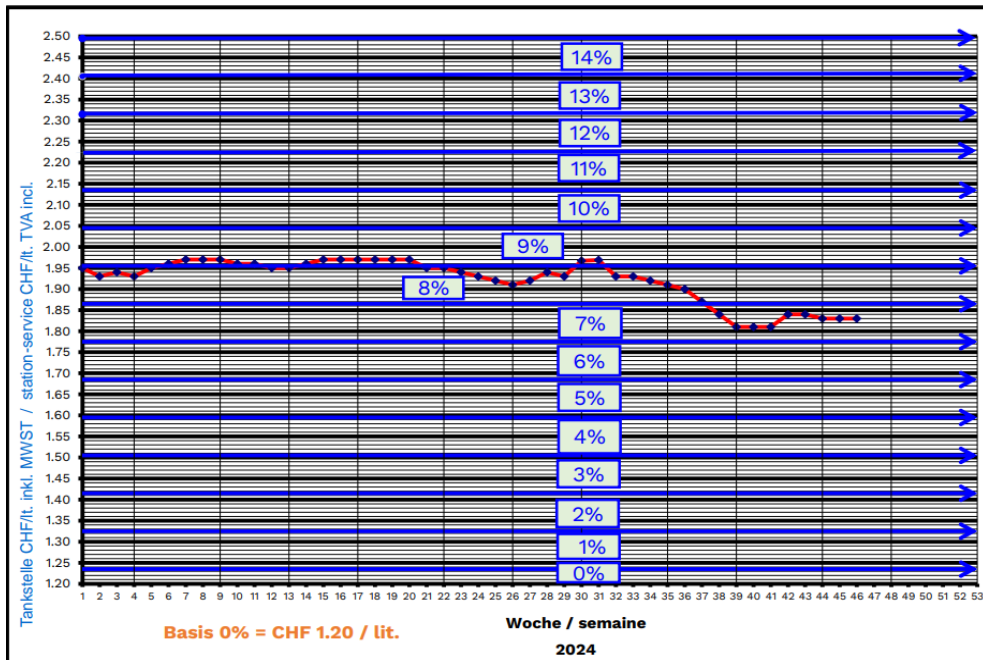

Country	AL	AT	BA	BE	BG	BY	CH	CZ	DE	DK	EE	ES	FI
Surcharge in %	7%	7%	7%	7%	7%	7%	2%	7%	7%	7%	7%	7%	7%

Country	FR	GB	GR	HR	HU	IE	IT	LT	LU	LV	MD	ME	MK
Surcharge in %	7%	7%	7%	7%	7%	7%	7%	7%	7%	7%	7%	7%	7%

Country	NL	NO	PL	PT	RO	RS	RU	SE	SI	SK	TR	UA	XK
Surcharge in %	7%	7%	7%	7%	7%	7%	7%	7%	7%	7%	7%	7%	7%

Fuel table international transports