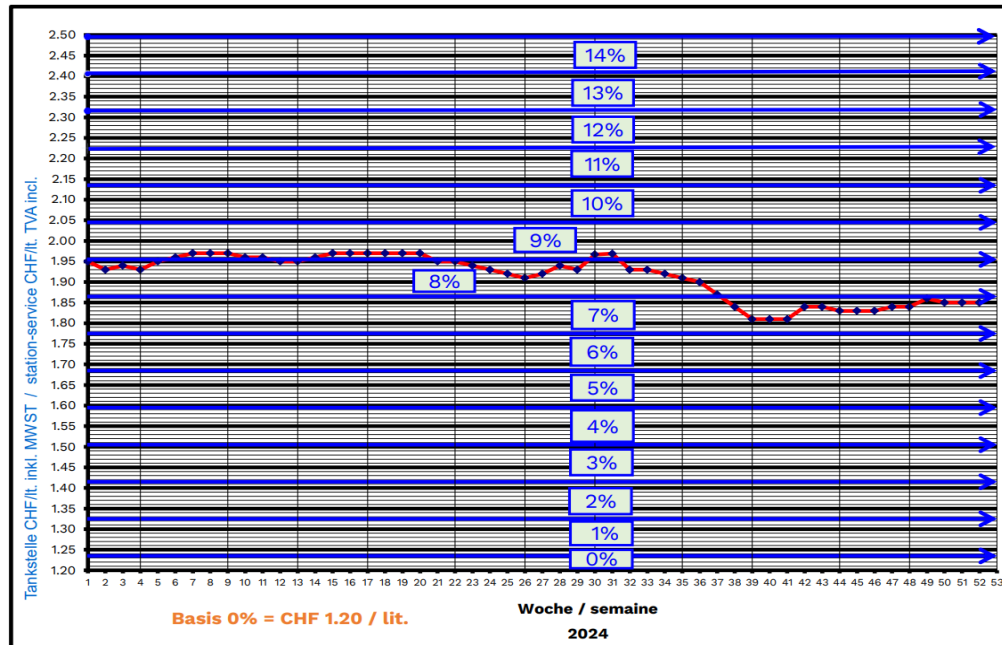

# Fuel surcharge January 2025

Country	AL	AT	BA	BE	BG	BY	CH	CZ	DE	DK	EE	ES	FI
Surcharge in %	7%	7%	7%	7%	7%	7%	2%	7%	7%	7%	7%	7%	7%

Country	FR	GB	GR	HR	HU	IE	IT	LT	LU	LV	MD	ME	MK
Surcharge in %	7%	7%	7%	7%	7%	7%	7%	7%	7%	7%	7%	7%	7%

Country	NL	NO	PL	PT	RO	RS	RU	SE	SI	SK	TR	UA	XK
Surcharge in %	7%	7%	7%	7%	7%	7%	7%	7%	7%	7%	7%	7%	7%

### Fuel table international transports